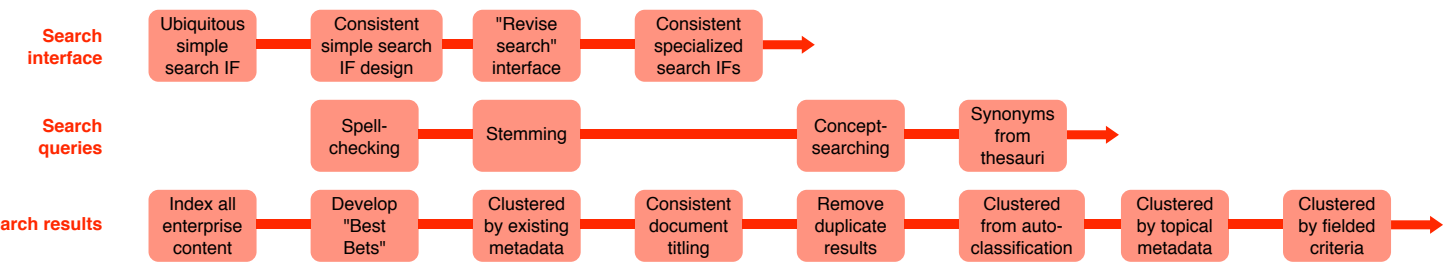

Top-Down Navigation

Enterprise Information Architecture Roadmap

Louis Rosenfeld <http://www.louisrosenfeld.com>
 Version 2.0; May, 2005 *Your mileage will vary.*

Many enterprises have failed to integrate content from across departmental "silos" in ways that make sense to users. This Roadmap breaks down information architecture design into four major tracks, and plots concrete steps within each track over time with the goal of making information easier to find across silos. Use the Roadmap as a straw man to inform and shape your own enterprise IA strategy.

Bottom-Up Navigation

Search

"Guerrilla" Information Architecture