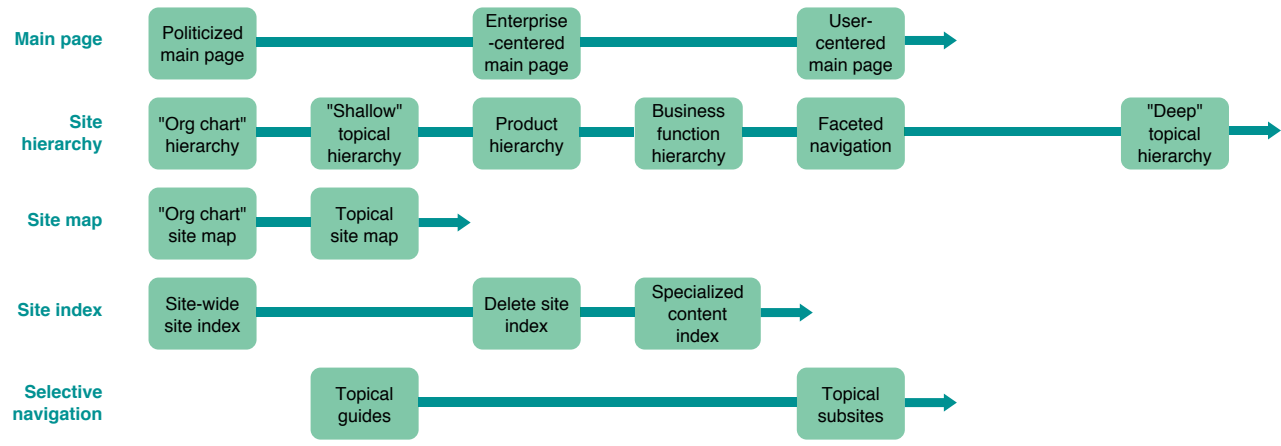

Top-Down Navigation

Enterprise Information Architecture Roadmap

Louis Rosenfeld <http://www.louisrosenfeld.com>
 Version 2.0; May, 2005 *Your mileage will vary.*

Many enterprises have failed to integrate content from across departmental "silos" in ways that make sense to users. This Roadmap breaks down information architecture design into four major tracks, and plots concrete steps within each track over time with the goal of making information easier to find across silos. Use the Roadmap as a straw man to inform and shape your own enterprise IA strategy.

Want more?

- Definitions, explanation, and discussion: http://louisrosenfeld.com/home/bloug_archive/000359.html
- Enterprise Information Architecture seminar with Lou Rosenfeld: <http://louisrosenfeld.com/presentations/seminars/eia/>

Bottom-Up Navigation

Search

"Guerrilla" Information Architecture