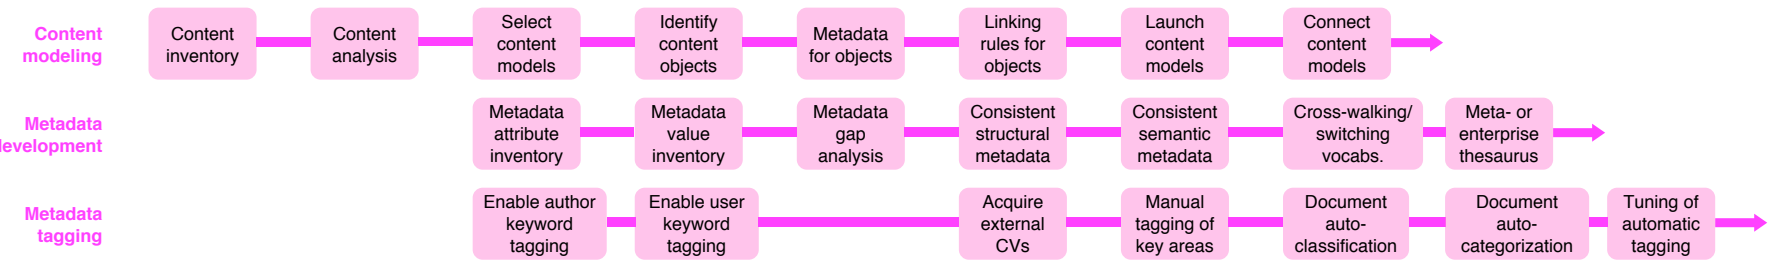

Top-Down Navigation

Enterprise Information Architecture Roadmap

Louis Rosenfeld <http://www.louisrosenfeld.com>
 Version 2.0; May, 2005 *Your mileage will vary.*

Many enterprises have failed to integrate content from across departmental "silos" in ways that make sense to users. This Roadmap breaks down information architecture design into four major tracks, and plots concrete steps within each track over time with the goal of making information easier to find across silos. Use the Roadmap as a straw man to inform and shape your own enterprise IA strategy.

Want more?

- Definitions, explanation, and discussion: http://louisrosenfeld.com/home/bloug_archive/000359.html
- Enterprise Information Architecture seminar with Lou Rosenfeld: <http://louisrosenfeld.com/presentations/seminars/eia/>

Bottom-Up Navigation

Search

"Guerrilla" Information Architecture